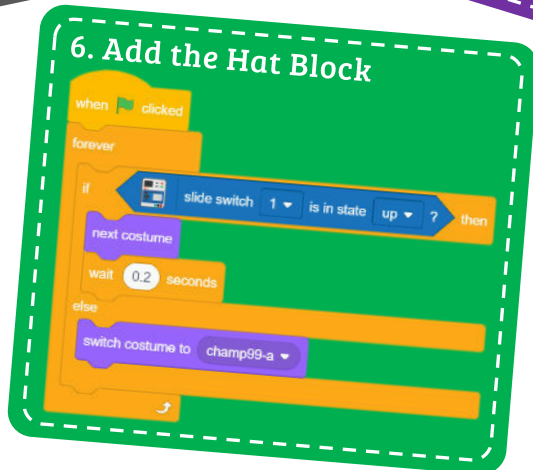

# Musical Party

In this Activity, First We will learn about switches and then create an animation of Musical Party using slide switch of evive.

## COMPONENTS REQUIRED

evive, USB cable, Laptop/PC

NAME .....

CLASS & SECTION .....