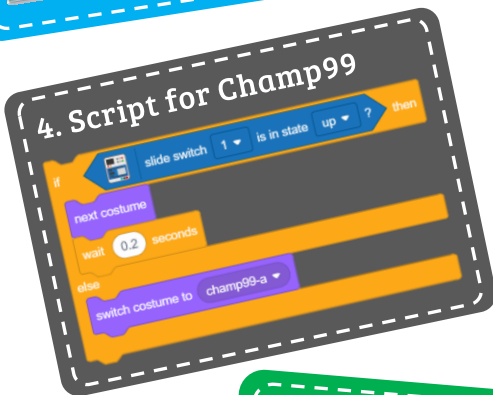

Musical Party

In this Activity, First We will learn about switches and then create an animation of Musical Party using slide switch of evive.

COMPONENTS REQUIRED

evive, USB cable, Laptop/PC

NAME .....

CLASS & SECTION .....

CHALLENGE

Which palette contains the "if-else block"?

.....

.....